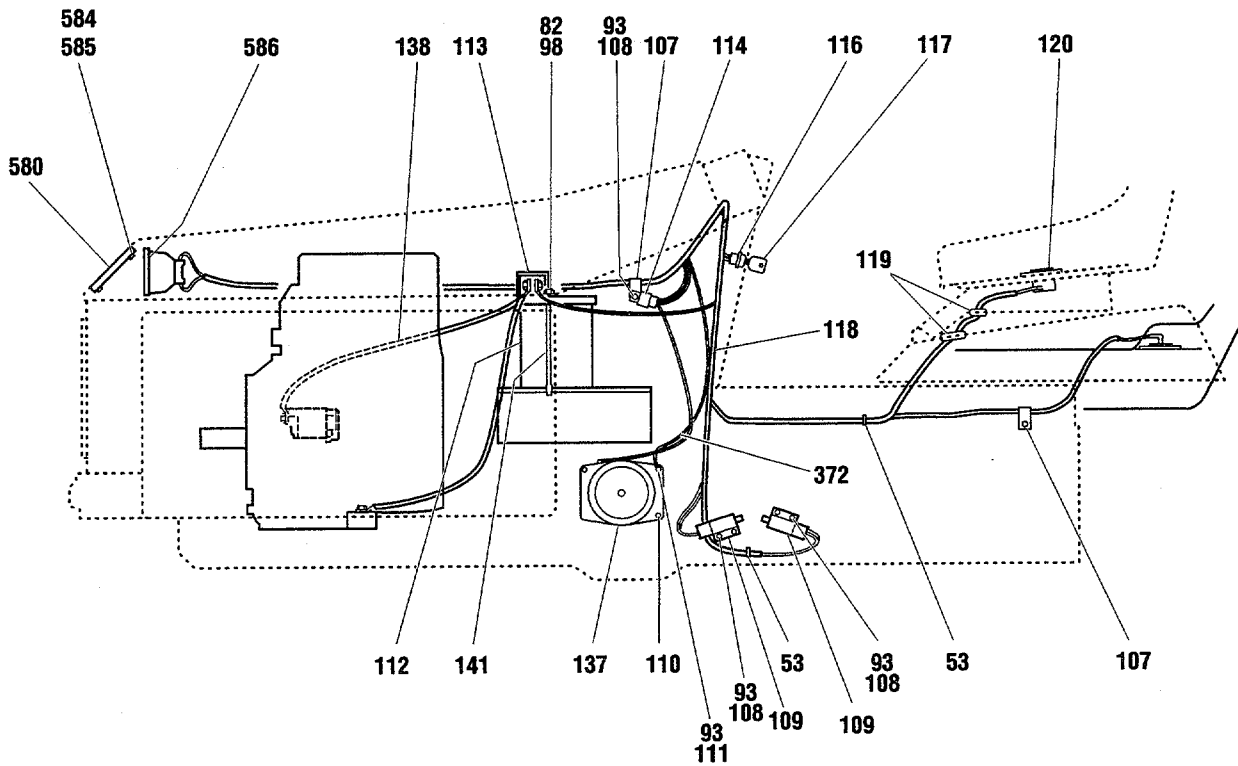

GTX Garden Tractor

130740100101 - 130740199999
130760100101 - 130760199999

ELECTRICAL ASSEMBLY

Models 13074 and 13076

Ref.	Part	Description	Qty.	Ref.	Part	Description	Qty.
53	1765531	Cable Tie.....	A/R	129	1754242	Right Lense	1
82	1107381	Flat Washer, 1/4	4	130	1750963	Flat Head Screw, #6-32 x 1/2	5
83	1100241	Lock Washer, 1/4	2	131	1754607	Speed Control Switch	1
93	1185985	Keps Nut, #10 - 24	2	132	1754189	Light Switch	1
98	1734398	Toplock Nut, 1/4-20	2	133	1754608	PTO Switch	1
107	1747738	J-Clip.....	2	134	1757364	Hour Meter	1
108	1115815	Truss Head Phillips Bolt #10-24 x 5/8....	1	135	1757357	Lense.....	1
109	1751328	Interlock Switch Switch.....	2	136	1755647	Fuel Gauge	1
110	1738463	Semms Bolt, #12-24 x 1/2	2	137	1738462	Clutch.....	1
111	1185130	Semms Bolt, #10-24 x 3/4	1	138	1769917	Positive Cable.....	1
112	1772131	Battery.....	1	139	1769918	Negative Cable.....	1
113	1755802	Battery Cover.....	1	140	1100805	Hex Screw, 1/4-20 x 3/4.....	2
114	1749907	Relay	1	141	1752586	Hook Screw.....	2
116	1754207	Ignition Switch	1	143	1752132	Voltage Sensor	1
117	1753986	Key	1	211	1186389	Flange Nut, 1/4-20.....	4
118	1769919	Main Harness	1	372	1756032	Lead Assembly	1
119	1755487	Grommet.....	2	580	1767104	Lense.....	1
120	1768882	Seat Switch	1	581	1753788	Retainer.....	4
122	1765953	Fuel Sender	1	582	1752871	Headlight Assembly.....	4
123	1745778	Hex Semms Bolt (Incl. washer) #10-32 x 1/2.....	5	583	1752872	Bulb.....	4
124	1754259	Shield.....	2	584	1731453	Pan Head Screw	2
125	1752871	Light Assembly.....	2	585	1805365	Flat Washer	2
126	1186229	Hex Nut, 1/4-20.....	2	586	1754194	Gasket	2
127	1754191	Gasket	4	587	1735285	Bulb.....	5
128	1754241	Left Lense.....	1	588	1752505	Headlight Harness	1
				589	1752875	Socket Only	2

A/R As required.